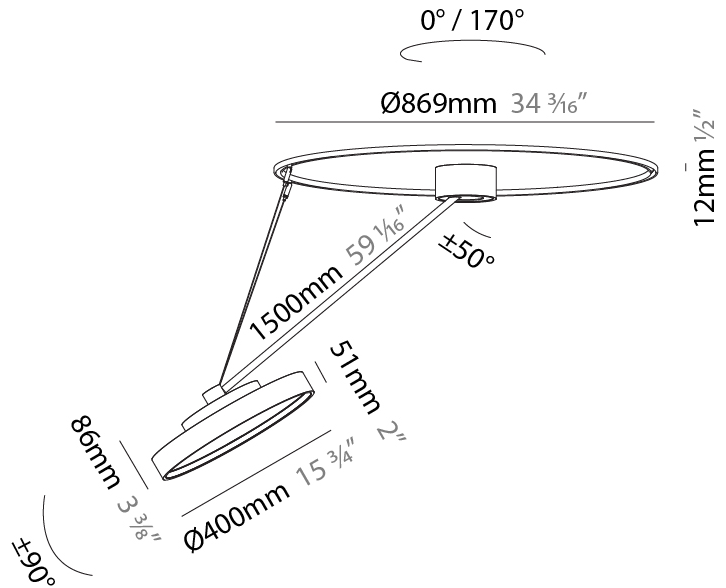

GENERAL

Series: Sign Diva Dancer
Subseries: Sign Diva Dancer
Brand: Prolicht
Division: Architectural
Mounting Type: Suspension
Mounting Location: Ceiling
Subcategory: Pendant

PHYSICAL

Shape: Round
Diameter (mm): 400
Diameter (in): 15 3/4
Height (mm): 1620
Height (in): 63 3/4
Light Distribution: Adjustable / Direct
Weight (kg): 4.5
Weight (lbs): 9.9
Diffuser: PMMA - Opal / Micro-Prism / Sparkling Secret / Vintage Industrial
Fixture Finish: SSR / BKV / CWI / CRY / HAB / UFT / ITA / RUA / FTG / MYG / LOD / PUS / FRO / FUP / KIA / POP / BLS / SPG / MEY / GOH / GUM / CHC / COM / ABZ / JAG / OBR / MOS / ROR
Fixture Material: Extruded Aluminum / Steel

ELECTRICAL

Lamp Type: LED (Zhaga Standard)
Input Wattage (W): 19.8
Total Output Wattage (W): 18
Dimming: Tri-Mode (Non-Dimming and Phase Dimming (120Vac only) and 0-10V Dimming)
Driver Included: Yes
Driver Location: Integrated
Driver Type: Constant Current - Universal
Driver Class: Class 2
Input Voltage (V): 120 - 277
Constant Current (MA): 500

LED

Color Temperature (°K): 2700 / 3000 / 3500 / 4000
Max. Delivered Lumen (lm): 1807 / 1943 / 1951 / 1991
Nominal Lumen (lm): 2250 / 2420 / 2430 / 2480
CRI: >90 CRI
Lamp Life (hrs): 50000

OPTICAL

Adjustability: Rotational Canopy 170°; Tilting Canopy ±50°; Tilting Head ±90°

RATINGS AND CERTIFICATIONS

Certified By: Certified for North American Standards
IP rating: IP20