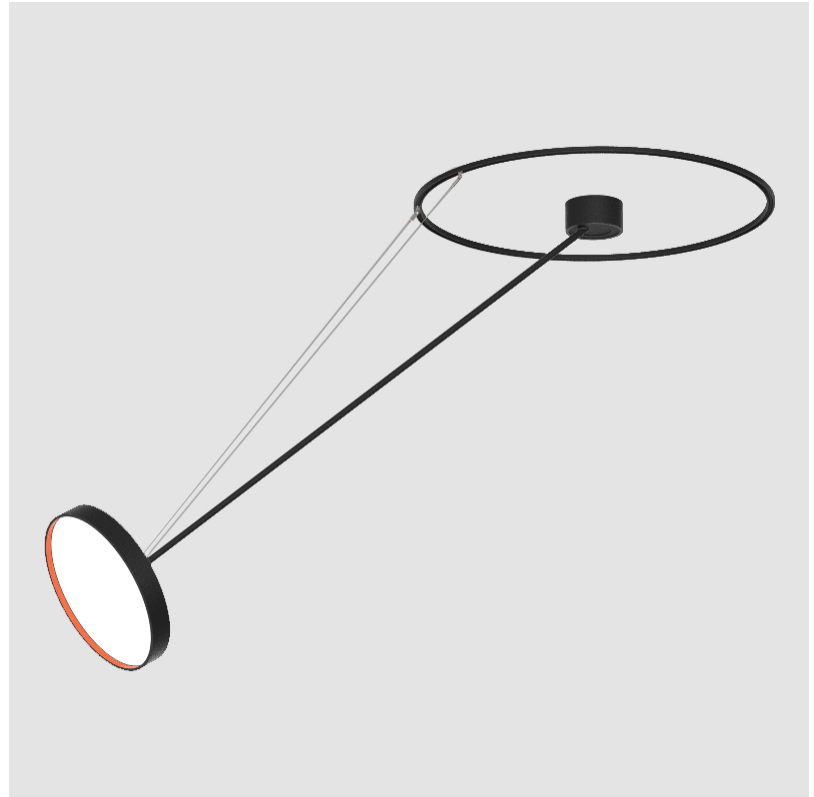

GENERAL

Series: Sign Diva Dancer
Subseries: Sign Diva Dancer Korona
Brand: Prolicht
Division: Architectural
Mounting Type: Suspension
Mounting Location: Ceiling
Subcategory: Pendant

PHYSICAL

Shape: Round
Diameter (mm): 400
Diameter (in): 15 3/4
Height (mm): 1620
Height (in): 63 3/4
Light Distribution: Adjustable / Direct
Weight (kg): 5
Weight (lbs): 11
Diffuser: PMMA - Opal / Micro-Prism / Sparkling Secret / Vintage Industrial
Fixture Finish: SSR / BKV / CWI / CRY / HAB / UFT / ITA / RUA / FTG / MYG / LOD / PUS / FRO / FUP / KIA / POP / BLS / SPG / MEY / GOH / GUM / CHC / COM / ABZ / JAG / OBR / MOS / ROR
Fixture Material: Extruded Aluminum / Steel

ELECTRICAL

Lamp Type: LED (Zhaga Standard)
Input Wattage (W): 17.0
Total Output Wattage (W): 15.4
Dimming: Tri-Mode (Non-Dimming and Phase Dimming (120Vac only) and 0-10V Dimming)
Driver Included: Yes
Driver Location: Integrated
Driver Type: Constant Current - Universal
Driver Class: Class 2
Input Voltage (V): 120 - 277
Constant Current (MA): 500

LED

Color Temperature (°K): 2700 / 3000 / 3500 / 4000
Max. Delivered Lumen (lm): 1807 / 1943 / 1951 / 1991
Nominal Lumen (lm): 2250 / 2420 / 2430 / 2480
CRI: >90 CRI
Lamp Life (hrs): 50000

OPTICAL

Adjustability: Rotational Canopy 170°; Tilting Canopy ±50°; Tilting Head ±90°

RATINGS AND CERTIFICATIONS

Certified By: Certified for North American Standards
IP rating: IP20