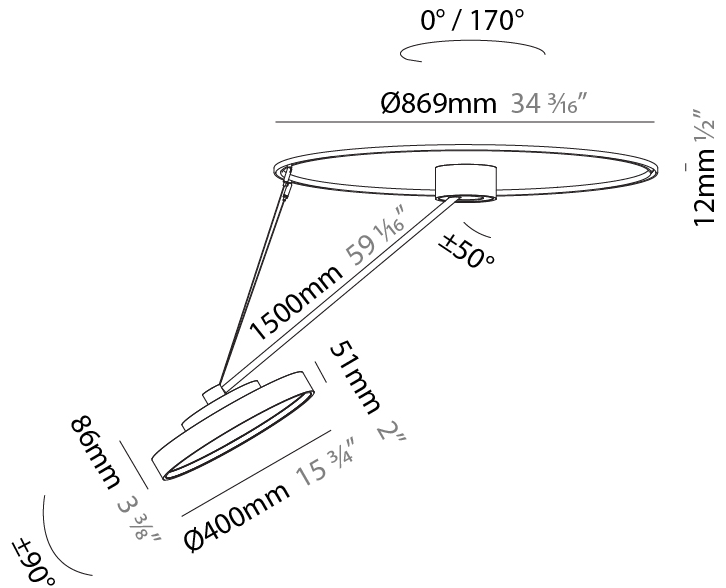

GENERAL

Series: Sign Diva Dancer
Subseries: Sign Diva Dancer Korona
Brand: Prolicht
Division: Architectural
Mounting Type: Suspension
Mounting Location: Ceiling
Subcategory: Pendant

PHYSICAL

Shape: Round
Diameter (mm): 400
Diameter (in): 15 3/4
Height (mm): 1620
Height (in): 63 3/4
Light Distribution: Adjustable / Direct
Weight (kg): 5
Weight (lbs): 11
Diffuser: PMMA - Opal / Micro-Prism / Sparkling Secret / Vintage Industrial
Fixture Finish: SSR / BKV / CWI / CRY / HAB / UFT / ITA / RUA / FTG / MYG / LOD / PUS / FRO / FUP / KIA / POP / BLS / SPG / MEY / GOH / GUM / CHC / COM / ABZ / JAG / OBR / MOS / ROR
Fixture Material: Extruded Aluminum / Steel

ELECTRICAL

Lamp Type: LED (Zhaga Standard)
Input Wattage (W): 17.0
Total Output Wattage (W): 15.4
Dimming: Tri-Mode (Non-Dimming and Phase Dimming (120Vac only) and 0-10V Dimming)
Driver Included: Yes
Driver Location: Integrated
Driver Type: Constant Current - Universal
Driver Class: Class 2
Input Voltage (V): 120 - 277
Constant Current (MA): 500

LED

Color Temperature (°K): 2700 / 3000 / 3500 / 4000
Max. Delivered Lumen (lm): 1807 / 1943 / 1951 / 1991
Nominal Lumen (lm): 2250 / 2420 / 2430 / 2480
CRI: >90 CRI
Lamp Life (hrs): 50000

OPTICAL

Adjustability: Rotational Canopy 170°; Tilting Canopy ±50°; Tilting Head ±90°

RATINGS AND CERTIFICATIONS

Certified By: Certified for North American Standards
IP rating: IP20