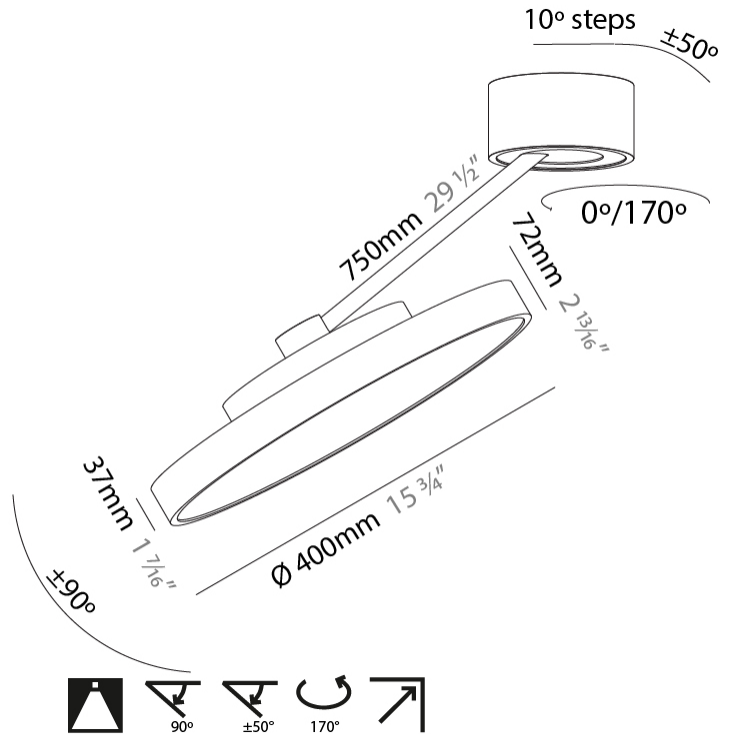

PHYSICAL

Shape: Round
Diameter (mm): 400
Diameter (in): 15 3/4
Height (mm): 72
Height (in): 2 13/16
Max. Overall Height (mm): 870
Max. Overall Height (in): 34 1/4
Extension (mm): 750
Extension (in): 29 1/2
Light Distribution: Adjustable / Direct
Weight (kg): 3.140
Weight (lbs): 6.922
Diffuser: PMMA - Opal / Micro-Prism / Sparkling Secret / Vintage Industrial
Fixture Finish: SSR / BKV / CWI / CRY / HAB / UFT / ITA / RUA / FTG / MYG / LOD / PUS / FRO / FUP / KIA / POP / BLS / SPG / MEY / GOH / GUM / CHC / COM / ABZ / JAG / OBR / MOS / ROR
Fixture Material: Extruded Aluminum / Steel

ELECTRICAL

Lamp Type: LED (Zhaga Standard)
Input Wattage (W): 17
Total Output Wattage (W): 16
Dimming: Tri-Mode (Non-Dimming and Phase Dimming (120Vac only) and 0-10V Dimming)
Driver Included: Yes
Driver Location: Integrated
Driver Type: Constant Current - Universal
Driver Class: Class 2
Input Voltage (V): 120 - 277
Constant Current (MA): 500

LED

Color Temperature (°K): 2700 / 3000 / 3500 / 4000
Max. Delivered Lumen (lm): 1807 / 1943 / 1951 / 1991
Nominal Lumen (lm): 2250 / 2420 / 2430 / 2480
CRI: >90 CRI
Lamp Life (hrs): 50000

OPTICAL

Adjustability: Rotational Canopy 170°; Tilting Canopy ±50°; Tilting Head ±90°

RATINGS AND CERTIFICATIONS

Certified By: Certified for North American Standards
IP rating: IP20