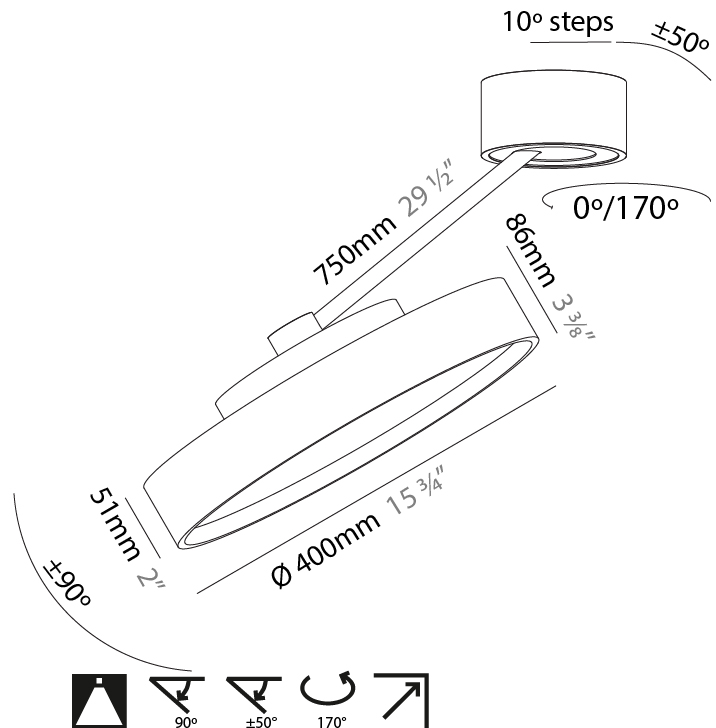

GENERAL

Series: Sign Diva Dancer
Subseries: Sign Diva Dancer Korona
Brand: Prolicht
Division: Architectural
Mounting Type: Suspension
Mounting Location: Ceiling
Subcategory: Pendant

PHYSICAL

Shape: Round
Diameter (mm): 400
Diameter (in): 15 3/4
Height (mm): 870
Depth (mm): 86
Height (in): 34 1/4
Depth (in): 3 3/8
Light Distribution: Adjustable / Direct
Weight (kg): 3.5
Weight (lbs): 7.716

Diffuser: PMMA - Opal / Micro-Prism / Sparkling Secret / Vintage Industrial

Fixture Finish: SSR / BKV / CWI / CRY / HAB / UFT / ITA / RUA / FTG / MYG / LOD / PUS / FRO / FUP / KIA / POP / BLS / SPG / MEY / GOH / GUM / CHC / COM / ABZ / JAG / OBR / MOS / ROR

Fixture Material: Extruded Aluminum / Steel

ELECTRICAL

Lamp Type: LED (Zhaga Standard)
Input Wattage (W): 17.9
Total Output Wattage (W): 16
Dimming: Tri-Mode (Non-Dimming and Phase Dimming (120Vac only) and 0-10V Dimming)
Driver Included: Yes
Driver Location: Integrated
Driver Type: Constant Current - Universal
Driver Class: Class 2
Input Voltage (V): 120 - 277
Constant Current (MA): 500

LED

Color Temperature (*K): 2700 / 3000 / 3500 / 4000
Max. Delivered Lumen (lm): 1870 / 2340 / 2372 / 2420
CRI: >90 CRI
Lamp Life (hrs): 50000

OPTICAL

Adjustability: Rotational Canopy 170°; Tilting Canopy ±50°; Tilting Head ±90°

RATINGS AND CERTIFICATIONS

Certified By: Certified for North American Standards
IP rating: IP20