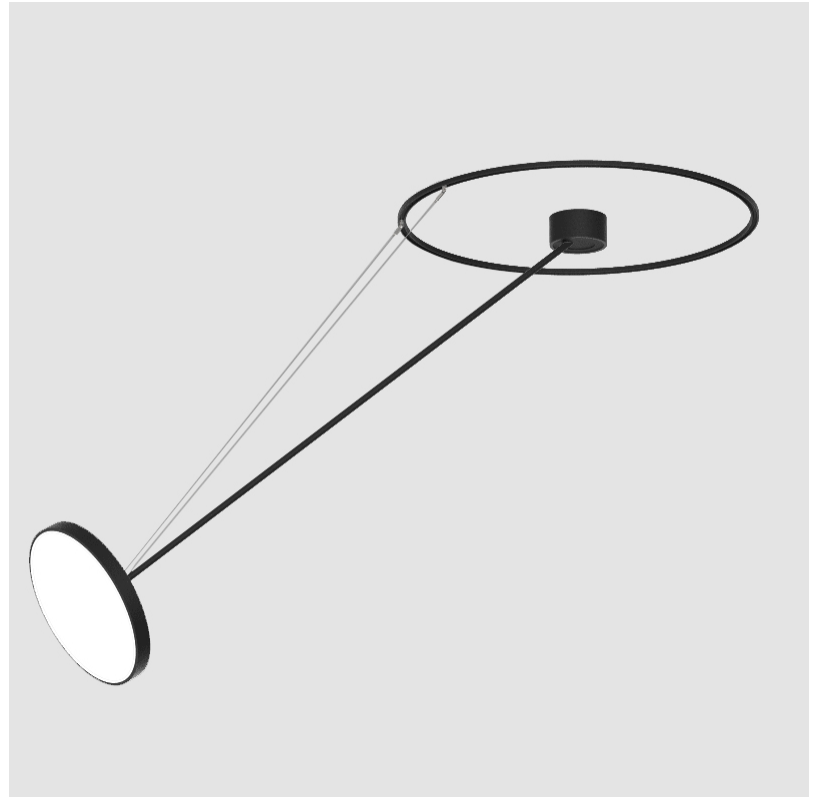

GENERAL

Series: Sign Diva Dancer
Subseries: Sign Diva Dancer
Brand: Prolicht
Division: Architectural
Mounting Type: Suspension
Mounting Location: Ceiling
Subcategory: Pendant

PHYSICAL

Shape: Round
Diameter (mm): 400
Diameter (in): 15 3/4
Height (mm): 1620
Height (in): 63 3/4
Light Distribution: Adjustable / Direct
Weight (kg): 4.5
Weight (lbs): 9.9
Diffuser: PMMA - Opal / Micro-Prism / Sparkling Secret / Vintage Industrial
Fixture Finish: SSR / BKV / CWI / CRY / HAB / UFT / ITA / RUA / FTG / MYG / LOD / PUS / FRO / FUP / KIA / POP / BLS / SPG / MEY / GOH / GUM / CHC / COM / ABZ / JAG / OBR / MOS / ROR
Fixture Material: Extruded Aluminum / Steel

ELECTRICAL

Lamp Type: LED (Zhaga Standard)
Input Wattage (W): 19.8
Total Output Wattage (W): 18
Dimming: Tri-Mode (Non-Dimming and Phase Dimming (120Vac only) and 0-10V Dimming)
Driver Included: Yes
Driver Location: Integrated
Driver Type: Constant Current - Universal
Driver Class: Class 2
Input Voltage (V): 120 - 277
Constant Current (MA): 500

LED

Color Temperature (°K): 2700 / 3000 / 3500 / 4000
Max. Delivered Lumen (lm): 1807 / 1943 / 1951 / 1991
Nominal Lumen (lm): 2250 / 2420 / 2430 / 2480
CRI: >90 CRI
Lamp Life (hrs): 50000

OPTICAL

Adjustability: Rotational Canopy 170°; Tilting Canopy ±50°; Tilting Head ±90°

RATINGS AND CERTIFICATIONS

Certified By: Certified for North American Standards
IP rating: IP20