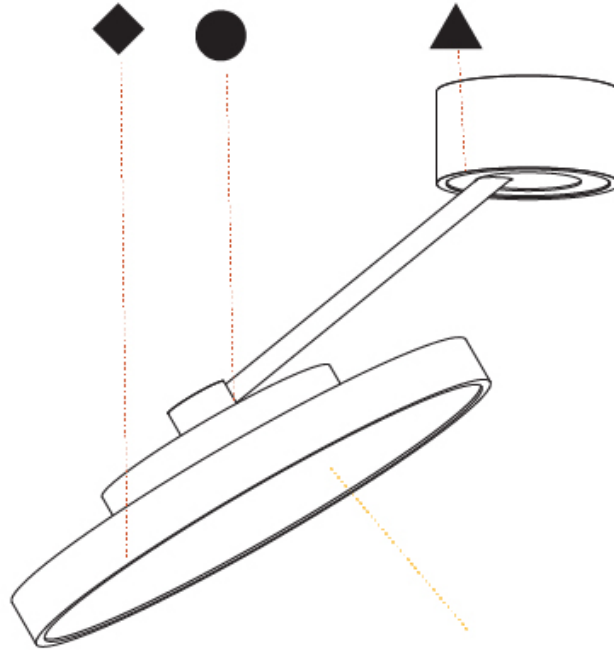

SIGN DIVA DANCER KORONA SUSPENSION

A300045-

PROJECT

TYPE

SPECIFIER

QUANTITY

DATE

A