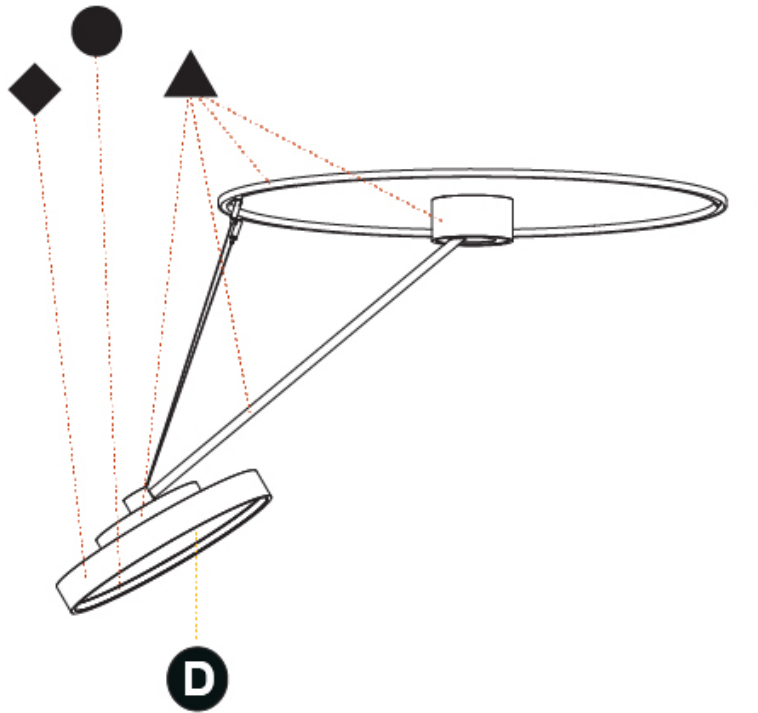

SIGN DIVA DANCER SUSPENSION

A30872-

PROJECT

TYPE

SPECIFIER

QUANTITY

DATE

A