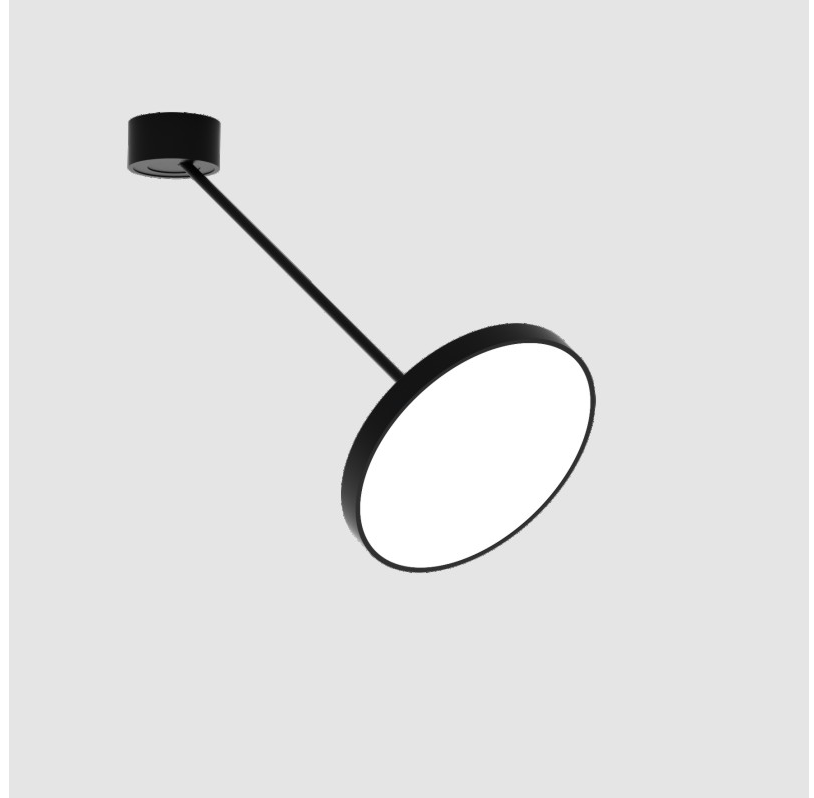

PHYSICAL

Shape: Round
Diameter (mm): 400
Diameter (in): 15 3/4
Height (mm): 72
Height (in): 2 13/16
Max. Overall Height (mm): 870
Max. Overall Height (in): 34 1/4
Extension (mm): 750
Extension (in): 29 1/2
Light Distribution: Adjustable / Direct
Weight (kg): 3.140
Weight (lbs): 6.922
Diffuser: PMMA - Opal / Micro-Prism / Sparkling Secret / Vintage Industrial
Fixture Finish: SSR / BKV / CWI / CRY / HAB / UFT / ITA / RUA / FTG / MYG / LOD / PUS / FRO / FUP / KIA / POP / BLS / SPG / MEY / GOH / GUM / CHC / COM / ABZ / JAG / OBR / MOS / ROR
Fixture Material: Extruded Aluminum / Steel

ELECTRICAL

Lamp Type: LED (Zhaga Standard)
Input Wattage (W): 17
Total Output Wattage (W): 16
Dimming: Tri-Mode (Non-Dimming and Phase Dimming (120Vac only) and 0-10V Dimming)
Driver Included: Yes
Driver Location: Integrated
Driver Type: Constant Current - Universal
Driver Class: Class 2
Input Voltage (V): 120 - 277
Constant Current (MA): 500

LED

Color Temperature (°K): 2700 / 3000 / 3500 / 4000
Max. Delivered Lumen (lm): 1807 / 1943 / 1951 / 1991
Nominal Lumen (lm): 2250 / 2420 / 2430 / 2480
CRI: >90 CRI
Lamp Life (hrs): 50000

OPTICAL

Adjustability: Rotational Canopy 170°; Tilting Canopy ±50°; Tilting Head ±90°

RATINGS AND CERTIFICATIONS

Certified By: Certified for North American Standards
IP rating: IP20