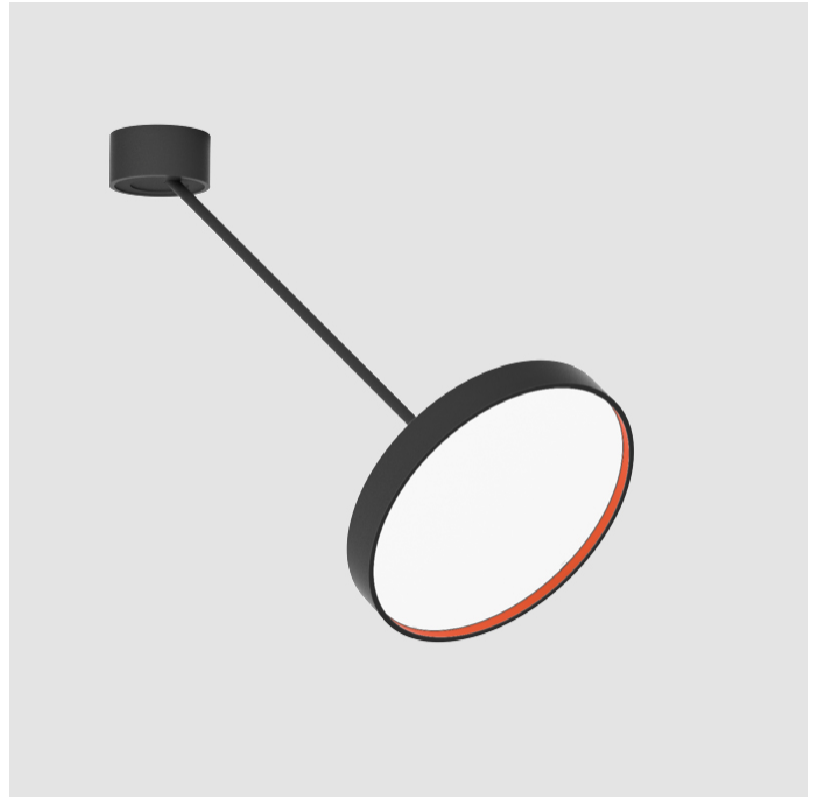

GENERAL

Series: Sign Diva Dancer
Subseries: Sign Diva Dancer Korona
Brand: Prolicht
Division: Architectural
Mounting Type: Suspension
Mounting Location: Ceiling
Subcategory: Pendant

PHYSICAL

Shape: Round
Diameter (mm): 400
Diameter (in): 15 3/4
Height (mm): 870
Depth (mm): 86
Height (in): 34 1/4
Depth (in): 3 3/8
Light Distribution: Adjustable / Direct
Weight (kg): 3.5
Weight (lbs): 7.716

Diffuser: PMMA - Opal / Micro-Prism / Sparkling Secret / Vintage Industrial

Fixture Finish: SSR / BKV / CWI / CRY / HAB / UFT / ITA / RUA / FTG / MYG / LOD / PUS / FRO / FUP / KIA / POP / BLS / SPG / MEY / GOH / GUM / CHC / COM / ABZ / JAG / OBR / MOS / ROR

Fixture Material: Extruded Aluminum / Steel

ELECTRICAL

Lamp Type: LED (Zhaga Standard)
Input Wattage (W): 17.9
Total Output Wattage (W): 16
Dimming: Tri-Mode (Non-Dimming and Phase Dimming (120Vac only) and 0-10V Dimming)
Driver Included: Yes
Driver Location: Integrated
Driver Type: Constant Current - Universal
Driver Class: Class 2
Input Voltage (V): 120 - 277
Constant Current (MA): 500

LED

Color Temperature (*K): 2700 / 3000 / 3500 / 4000
Max. Delivered Lumen (lm): 1870 / 2340 / 2372 / 2420
CRI: >90 CRI
Lamp Life (hrs): 50000

OPTICAL

Adjustability: Rotational Canopy 170°; Tilting Canopy ±50°; Tilting Head ±90°

RATINGS AND CERTIFICATIONS

Certified By: Certified for North American Standards
IP rating: IP20