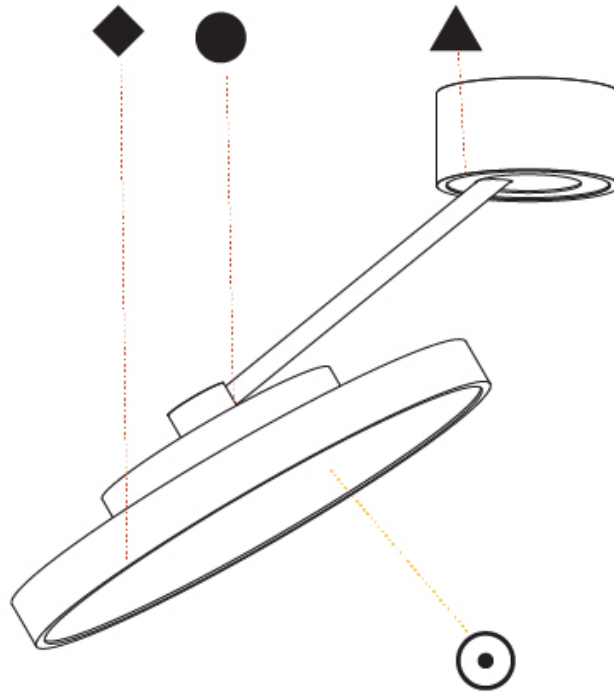

SIGN DIVA DANCER SUSPENSION

A300039-

PROJECT
TYPE
SPECIFIER
QUANTITY
DATE

A